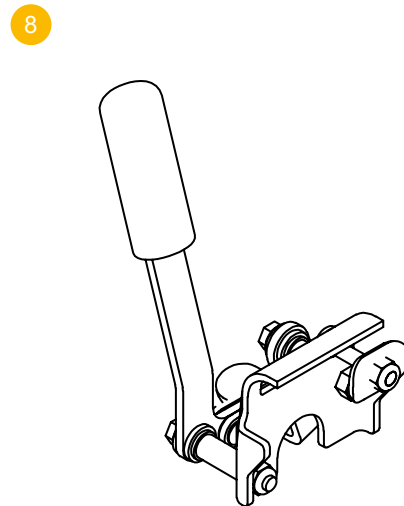

1. SEAT CANVAS, 18" VINYL, CS1142A
CODE: **Z11210-24**
2. BACK CANVAS, 18" VINYL, CS1142
CODE: **Z11260-24**
3. SIDE PANEL, 46CM X 15.5CM, BLACK
CODE: **Z11593-24**
4. ARM PAD, FULL LENGTH 35 X 5.5CM (25.5CM HOLE SPACING) VINYL
CODE: **Z11592-24**
5. FRONT CASTOR FORK, 8-SPOKE WHEEL AND NUT, CS1142/SSP118
CODE: **Z11400-24**
6. 24" MAG WHEEL WITH SOLID TYRE AND 11.2MM AXLE, CS1142/SSP118
CODE: **Z11460-24MAG**
7. LEGREST, TOOL FREE ADJ WITH PIMPLED FOOTPLATE, RIGHT
CODE: **Z11600-24ABLK**
8. LEGREST, TOOL FREE ADJ WITH PIMPLED FOOTPLATE, LEFT
CODE: **Z11650-24ABLK**
9. BRAKE, RIGHT, CS1142/SSP118
CODE: **Z11700-24**
10. BRAKE, LEFT, CS1142/SSP118
CODE: **Z11750-24**
11. SEAT GUIDE, FRONT, CS1142/SSP118
CODE: **Z11024-24**
12. LEG REST PIN FOR TR39, SSP118FA-SF, CS1142SP, CS1142SPMAG
CODE: **Z12022-24A**
13. SEAT GUIDE, REAR, CS1142/SSP118
CODE: **Z11025-24**
14. COVER SET FOR CS1142SPMAG/SSP118FA-SF
CODE: **Z11009-24**
15. CENTRE PIN 85XM8 WITH NUT
CODE: **Z11010-24**

1. SEAT CANVAS, 18" VINYL, CS1142
CODE: Z11210-24
2. BACK CANVAS, 18" VINYL, CS1142
CODE: Z11260-24
3. SIDE PANEL, 46CM X 15.5CM, BLACK
CODE: Z11592-24
4. SIDE PANEL, 46CM X 15.5CM, BLACK, SSP118FA-SF / CS1142
CODE: Z11593-24
5. CENTRE PIN 85XM8 WITH NUT
CODE: Z11400-24
6. LEGREST, LEFT, CS1142T/S2
CODE: Z10650-24
7. LEGREST, RIGHT, CS1142T/S2
CODE: Z10600-24
8. BRAKE, RIGHT, CS1142T
CODE: Z12720-24
9. BRAKE, LEFT, CS1142T
CODE: Z12770-24
10. 12.5" TRANSIT WHEEL, BLACK SOLID TYRE, CS1142T
CODE: Z11480-24
11. FRONT CASTOR FORK, 8-SPOKE WHEEL AND NUT, CS1142/SSP118
CODE: Z11400-24
12. CALF STRAP, VINYL 69CM
CODE: Z105CS-24
13. COVER SET FOR CS1142T
CODE: Z11009-24