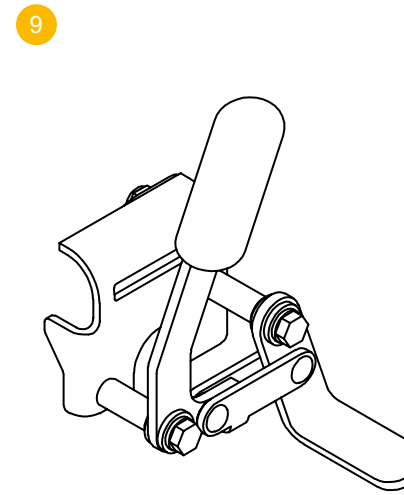

1. SEAT CANVAS, 18" VINYL, CS1142A
CODE: **Z11210-24**
2. BACK CANVAS, 18" VINYL, CS1142
CODE: **Z11260-24**
3. SIDE PANEL, 46CM X 15.5CM, BLACK
CODE: **Z11593-24**
4. ARM PAD, FULL LENGTH 35 X 5.5CM (25.5CM HOLE SPACING) VINYL
CODE: **Z11592-24**
5. FRONT CASTOR FORK, 8-SPOKE WHEEL AND NUT, CS1142/SSP118
CODE: **Z11400-24**
6. 24" MAG WHEEL WITH SOLID TYRE AND 11.2MM AXLE, CS1142/SSP118
CODE: **Z11460-24MAG**
7. LEGREST, TOOL FREE ADJ WITH PIMPLED FOOTPLATE, RIGHT
CODE: **Z11600-24ABLK**
8. LEGREST, TOOL FREE ADJ WITH PIMPLED FOOTPLATE, LEFT
CODE: **Z11650-24ABLK**
9. BRAKE, RIGHT, CS1142/SSP118
CODE: **Z11700-24**
10. BRAKE, LEFT, CS1142/SSP118
CODE: **Z11750-24**
11. SEAT GUIDE, FRONT, CS1142/SSP118
CODE: **Z11024-24**
12. LEG REST PIN FOR TR39, SSP118FA-SF, CS1142SP, CS1142SPMAG
CODE: **Z12022-24A**
13. SEAT GUIDE, REAR, CS1142/SSP118
CODE: **Z11025-24**
14. COVER SET FOR CS1142SPMAG/SSP118FA-SF
CODE: **Z11009-24**
15. CENTRE PIN 85XM8 WITH NUT
CODE: **Z11010-24**

1. SEAT CANVAS, 18" VINYL, CS1142
CODE: Z11210-24
2. BACK CANVAS, 18" VINYL, CS1142
CODE: Z11260-24
3. SIDE PANEL, 46CM X 15.5CM, BLACK
CODE: Z11592-24
4. SIDE PANEL, 46CM X 15.5CM, BLACK, SSP118FA-SF / CS1142
CODE: Z11593-24
5. CENTRE PIN 85XM8 WITH NUT
CODE: Z11400-24
6. LEGREST, LEFT, CS1142T/S2
CODE: Z10650-24
7. LEGREST, RIGHT, CS1142T/S2
CODE: Z10600-24
8. BRAKE, RIGHT, CS1142T
CODE: Z12720-24
9. BRAKE, LEFT, CS1142T
CODE: Z12770-24
10. 12.5" TRANSIT WHEEL, BLACK SOLID TYRE, CS1142T
CODE: Z11480-24
11. FRONT CASTOR FORK, 8-SPOKE WHEEL AND NUT, CS1142/SSP118
CODE: Z11400-24
12. CALF STRAP, VINYL 69CM
CODE: Z105CS-24
13. COVER SET FOR CS1142T
CODE: Z11009-24