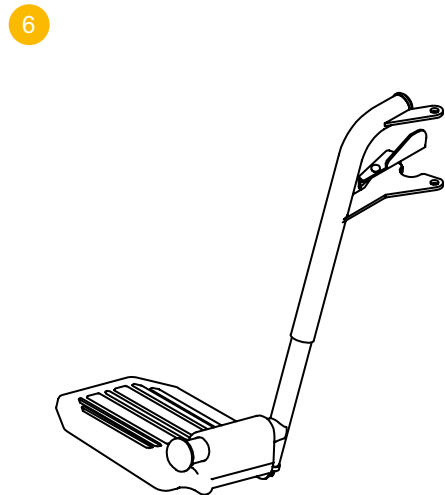

1. SEAT CANVAS, 18" VINYL, CS1142A
CODE: **Z11210-24**
2. BACK CANVAS, 18" VINYL, CS1142
CODE: **Z11260-24**
3. SIDE PANEL, 46CM X 15.5CM, BLACK
CODE: **Z11593-24**
4. ARM PAD, FULL LENGTH 35 X 5.5CM (25.5CM HOLE SPACING) VINYL
CODE: **Z11592-24**
5. FRONT CASTOR FORK, 8-SPOKE WHEEL AND NUT, CS1142/SSP118
CODE: **Z11400-24**
6. 24" MAG WHEEL WITH SOLID TYRE AND 11.2MM AXLE, CS1142/SSP118
CODE: **Z11460-24MAG**
7. LEGREST, TOOL FREE ADJ WITH PIMPLED FOOTPLATE, RIGHT
CODE: **Z11600-24ABLK**
8. LEGREST, TOOL FREE ADJ WITH PIMPLED FOOTPLATE, LEFT
CODE: **Z11650-24ABLK**
9. BRAKE, RIGHT, CS1142/SSP118
CODE: **Z11700-24**
10. BRAKE, LEFT, CS1142/SSP118
CODE: **Z11750-24**
11. SEAT GUIDE, FRONT, CS1142/SSP118
CODE: **Z11024-24**
12. LEG REST PIN FOR TR39, SSP118FA-SF, CS1142SP, CS1142SPMAG
CODE: **Z12022-24A**
13. SEAT GUIDE, REAR, CS1142/SSP118
CODE: **Z11025-24**
14. COVER SET FOR CS1142SPMAG/SSP118FA-SF
CODE: **Z11009-24**
15. CENTRE PIN 85XM8 WITH NUT
CODE: **Z11010-24**

1. SEAT CANVAS, 18" VINYL, CS1142
CODE: Z11210-24
2. BACK CANVAS, 18" VINYL, CS1142
CODE: Z11260-24
3. SIDE PANEL, 46CM X 15.5CM, BLACK
CODE: Z11592-24
4. SIDE PANEL, 46CM X 15.5CM, BLACK, SSP118FA-SF / CS1142
CODE: Z11593-24
5. CENTRE PIN 85XM8 WITH NUT
CODE: Z11400-24
6. LEGREST, LEFT, CS1142T/S2
CODE: Z10650-24
7. LEGREST, RIGHT, CS1142T/S2
CODE: Z10600-24
8. BRAKE, RIGHT, CS1142T
CODE: Z12720-24
9. BRAKE, LEFT, CS1142T
CODE: Z12770-24
10. 12.5" TRANSIT WHEEL, BLACK SOLID TYRE, CS1142T
CODE: Z11480-24
11. FRONT CASTOR FORK, 8-SPOKE WHEEL AND NUT, CS1142/SSP118
CODE: Z11400-24
12. CALF STRAP, VINYL 69CM
CODE: Z105CS-24
13. COVER SET FOR CS1142T
CODE: Z11009-24